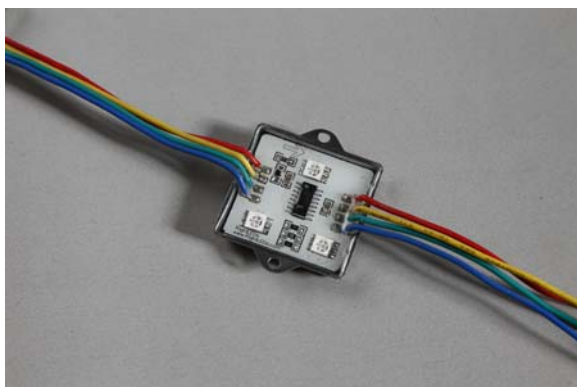

Smart RGB LED Waterproof LED Module Series

Smart RGB LED Modules can be controlled by RCM220-2048D which can help sign makers create any color changing by software accord to users' requirements., which can be widely used both indoor and outdoor, such as indoor decoration, small floodlight, signs, logos, cove lighting, edge decoration

Part Number: RFT3535-3RGBD

Features

- **Easy Installation**

LED Modules can be easily installed with 3M double-sided sticking tape and connectors.

- **Extended Life**

LED Modules have a life time of more than 50,000 hours.

- **Totally waterproof**

With IP67 protection degree, LED Modules can operate normally in cloudy, rainy, desert, and snowy weather conditions and pool. The LEDs are totally covered by resin.

- **Friendly environment**

Copyright © 2001-2010 RightLEDs Co., Ltd
Tel: 86-755-2765 6979 Fax: 86-755-2765 6780
Web: www.RightLEDs.com E-mail: info@rightleds.com

Dimension	L91XW15XH13mm	L35XW35XH3mm
LED No	9	3
Voltage	12V DC	12V DC
View angle	180	150
Current	20 mA per channel	
Watts	Max.0.72	Max. 0.72
Lumen	Max. 18	Max.24
Controlling	RCM220-2048D	
Cover	Milky ABS	Stainless cover
Color	RGB	
Operation Temperature	-40°C - 60°C (-40°F ~140°F)	
Certificate	CE:BTRE0708181359 / RoHS: BTRS0708310889	
Warranty	12 months	
Weight	12g	12g
IP	67	67
Part No	RFC7815-9RGBD	RFT3535-3RGBD