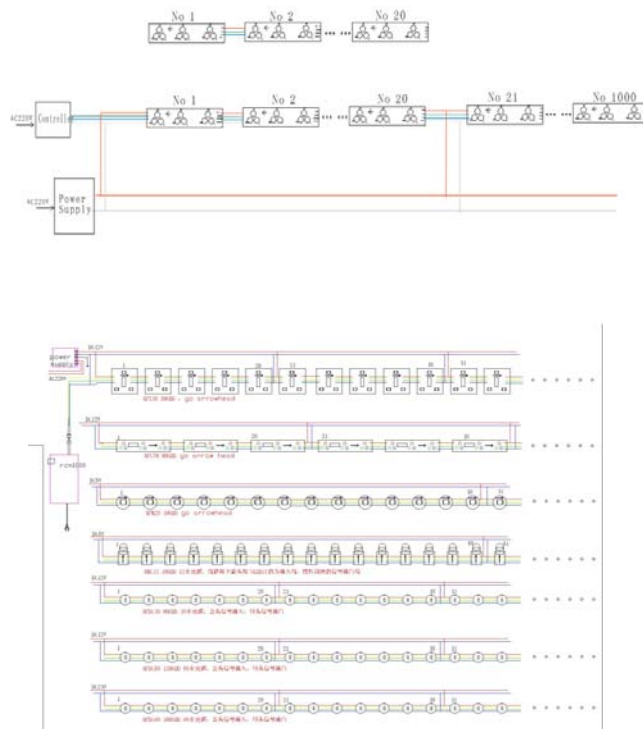

Part Number: RFT3535-3RGBD

Features

- **Easy Installation**

LED Modules can be easily installed with 3M double-sided sticking tape and connectors.

- **Extended Life**

LED Modules have a life time of more than 50,000 hours.

Copyright © 2001-2010 RightLEDs Co., Ltd
Tel: 86-755-2765 6979 Fax: 86-755-2765 6780
Web: www.RightLEDs.com E-mail: info@rightleds.com

Dimension	L91XW15XH13mm	L35XW35XH3mm
LED No	9	3
Voltage	12V DC	12V DC
View angle	180	150
Current	20 mA per channel	
Watts	Max.0.72	Max. 0.72
Lumen	Max. 18	Max.24
Controlling	RCM220-2048D	
Cover	Milky ABS	Stainless cover
Color	RGB	
Operation Temperature	-40°C - 60°C (-40°F ~140°F)	
Certificate	CE:BTRE0708181359 / RoHS: BTRS0708310889	
Warranty	12 months	
Weight	12g	12g
IP	67	67
Part No	RFC7815-9RGBD	RFT3535-3RGBD

Mechanical Dimension

RIGHTLEDS 中正零度

Zhoushi Road, Shiyuan Town, Shenzhen, China

P: 86 755 2765 6979 • F: 86 755 2765 6780 • www.rightleds.com • info@rightleds.com

Copyright © 2001-2010 RightLEDs Co., Ltd
 Tel: 86-755-2765 6979 Fax: 86-755-2765 6780
 Web: www.RightLEDs.com E-mail: info@rightleds.com