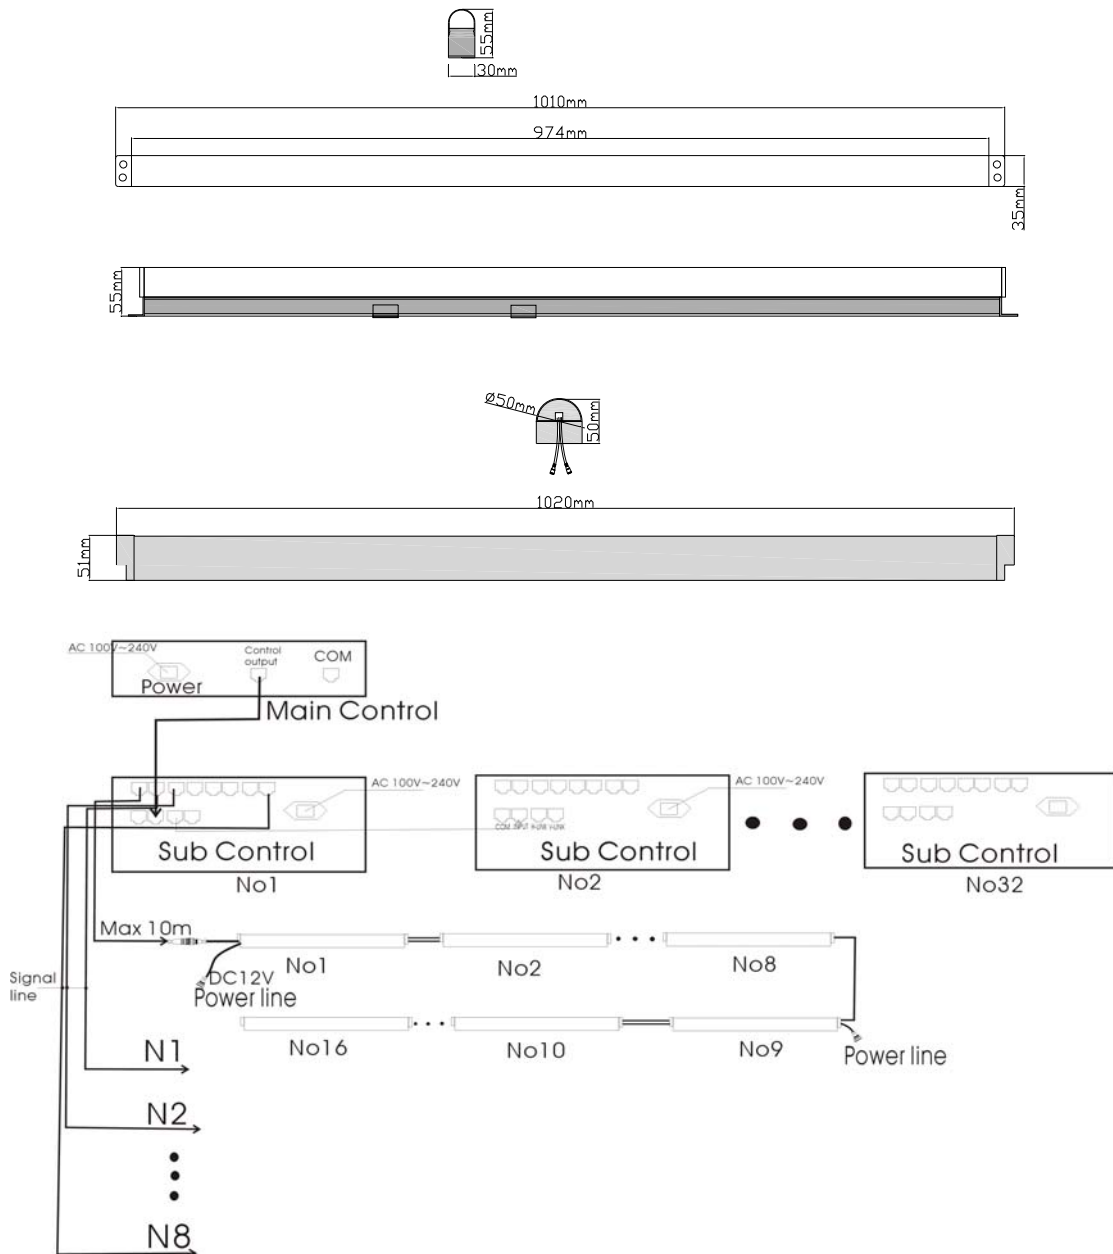

Voltage	DC12V/DC24V	DC12V	DC12V
Power consumption	12W	12W	12W
Material for Tube:	Milky(Transparent) PC	Milky(Transparent)	Milky(Transparent)
Material for Tube Holder	Aluminum Alloy	Aluminum Alloy/clips	Aluminum Alloy/clips
Dimension	L1010*W30*H55mm	L1010*W50*H50mm	L1010*W50*H50mm

Mechanical Dimension

RIGHTLEDS 中正零度

Zhoushi Road, Shiyan Town, Shenzhen, China

P: 86 755 2765 6979 • F: 86 755 2765 6780 • www.rightleds.com • info@rightleds.com

Copyright © 2001-2010 RightLEDs Co., Ltd
Tel: 86-755-2765 6979 Fax: 86-755-2765 6780
Web: www.RightLEDs.com E-mail: info@rightleds.com