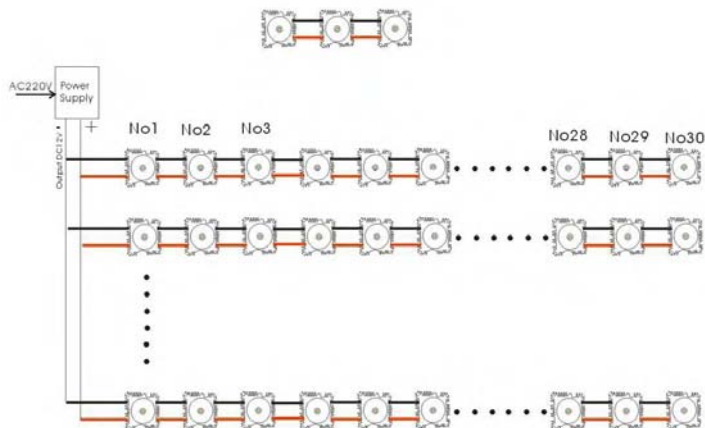

- **Safe Application**

Low voltage DC12V, safety and stable. Free maintenance

Specification

Dimension	L35XW35XH10mm				
LED No	1 pc 1-watt hi-power LED				
Voltage	Input 12VDC				
View angle	150 degree				
Current	350mA	350mA	350mA	350mA	350mA
Watts	1.4	1.4	1.4	1.4	1.4
Lumen	90	35	60	40	40
Cover	Aluminum				
Life	50,000 hrs. Lumen Maintenance:>95%@1,000hrs				
Color	White 3500~13000k	Blue	Green	Yellow	Red
Operation Temperature	-40°C - 60°C (-40°F ~140°F)				
Certificate	CE:BTRE0708181359 / RoHS: BTRS0708310889				
Warranty	36 months				
Weight	20g/pc.1200g/60pcs/bag				
IP	IP67 The PCB be covered by resin.				
Part No	RFH3535-1W	RFH3535-1B	RFH3535-1G	RFH3535-1Y	RFH3535-1R

Mechanical Dimension

RIGHTLEDS 中正零度

Zhoushi Road, Shiyuan Town, Shenzhen, China

P: 86 755 2765 6979 • F: 86 755 2765 6780 • www.rightleds.com • info@rightleds.com